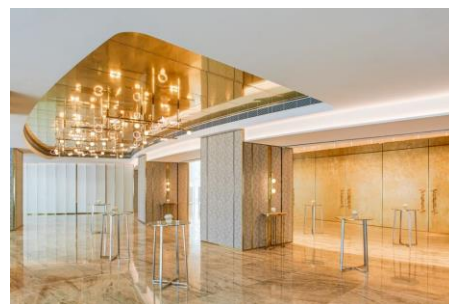

The Mingling Space – Pre-function Area

Socialize with business partners or friends over a welcome cocktail or set a backdrop in this spacious pre-function area adjacent to *Nina Ballroom*, where great conversation starts. With a seamless marriage of classy detailing and sumptuous décor, it serves as an area to delight and refresh the attendees between meetings and events.